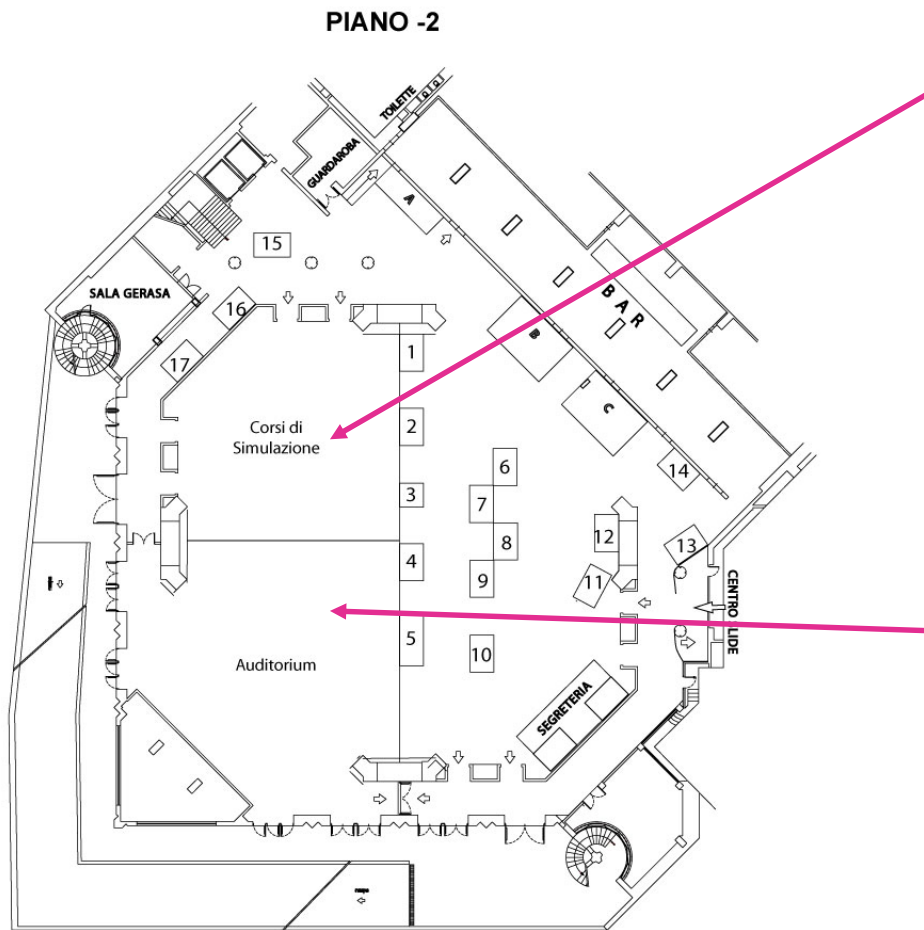

XXX SICCH MEETING

New horizons in cardiovascular care

Preliminary program

16-18/12/2021

Ergife Palace Hotel

Largo Lorenzo Mossa, 00165 Roma

Standard Day (Thursday) – regular rooms

Standard Day – Village (room Magna 2)

XXX CONGRESSO SICCH
Roma, 16-18 Dicembre 2021
Ergife Palace Hotel

Room Magna 2
(training ai simulatori)

Room Magna 1
(sessioni plenarie)

Standard Day (Friday) – regular rooms

Saturday – regular rooms