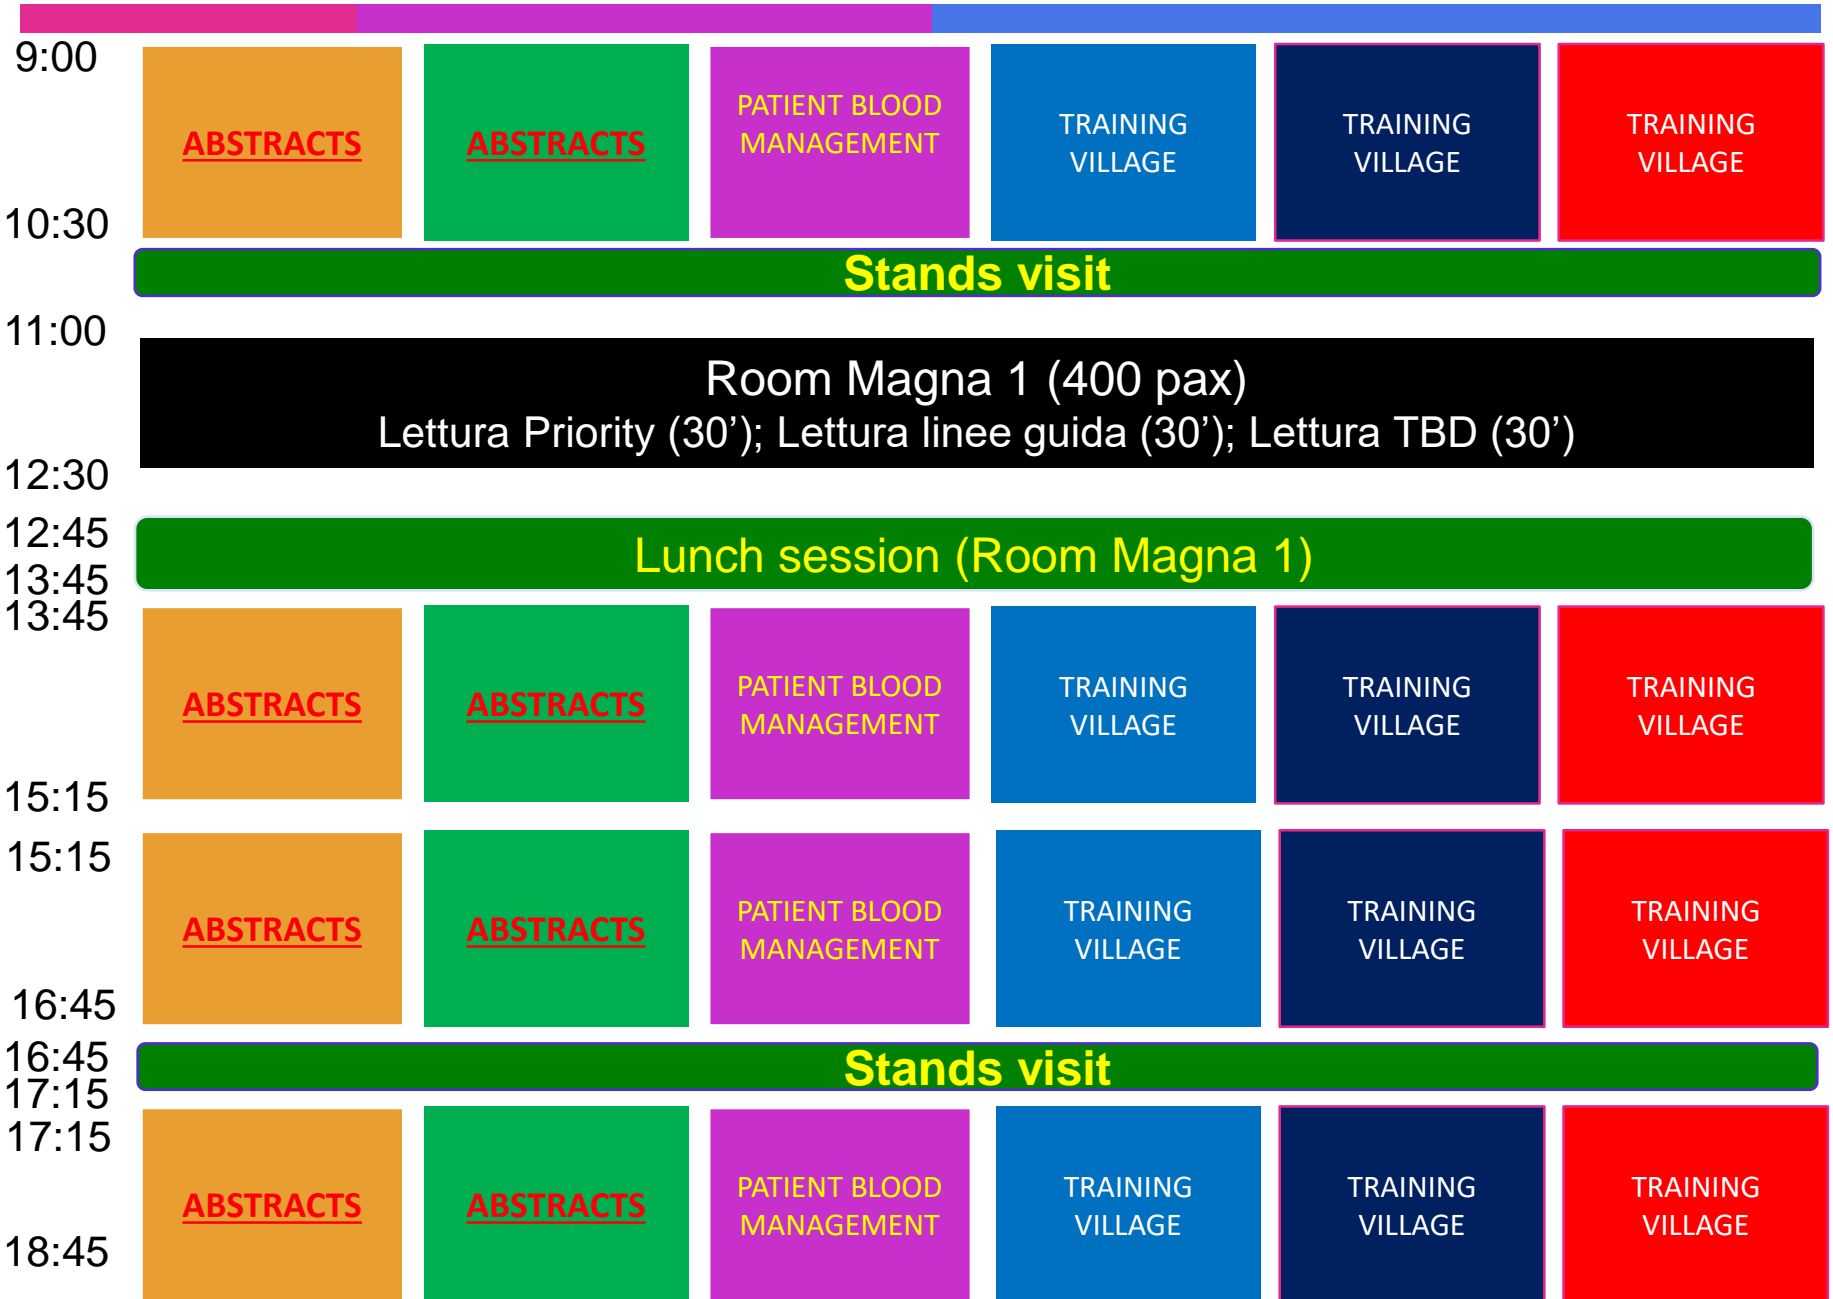

XXX SICCH MEETING

New horizons in cardiovascular care

Preliminary program

16-18/12/2021

Ergife Palace Hotel

Largo Lorenzo Mossa, 00165 Roma

Standard Day (Thursday) – regular rooms

Standard Day – Village (room Magna 2)

XXX CONGRESSO SICCH
Roma, 16-18 Dicembre 2021
Ergife Palace Hotel

Room Magna 2
(training ai simulatori)

Room Magna 1
(sessioni plenarie)

Standard Day (Friday) – regular rooms

Saturday – regular rooms