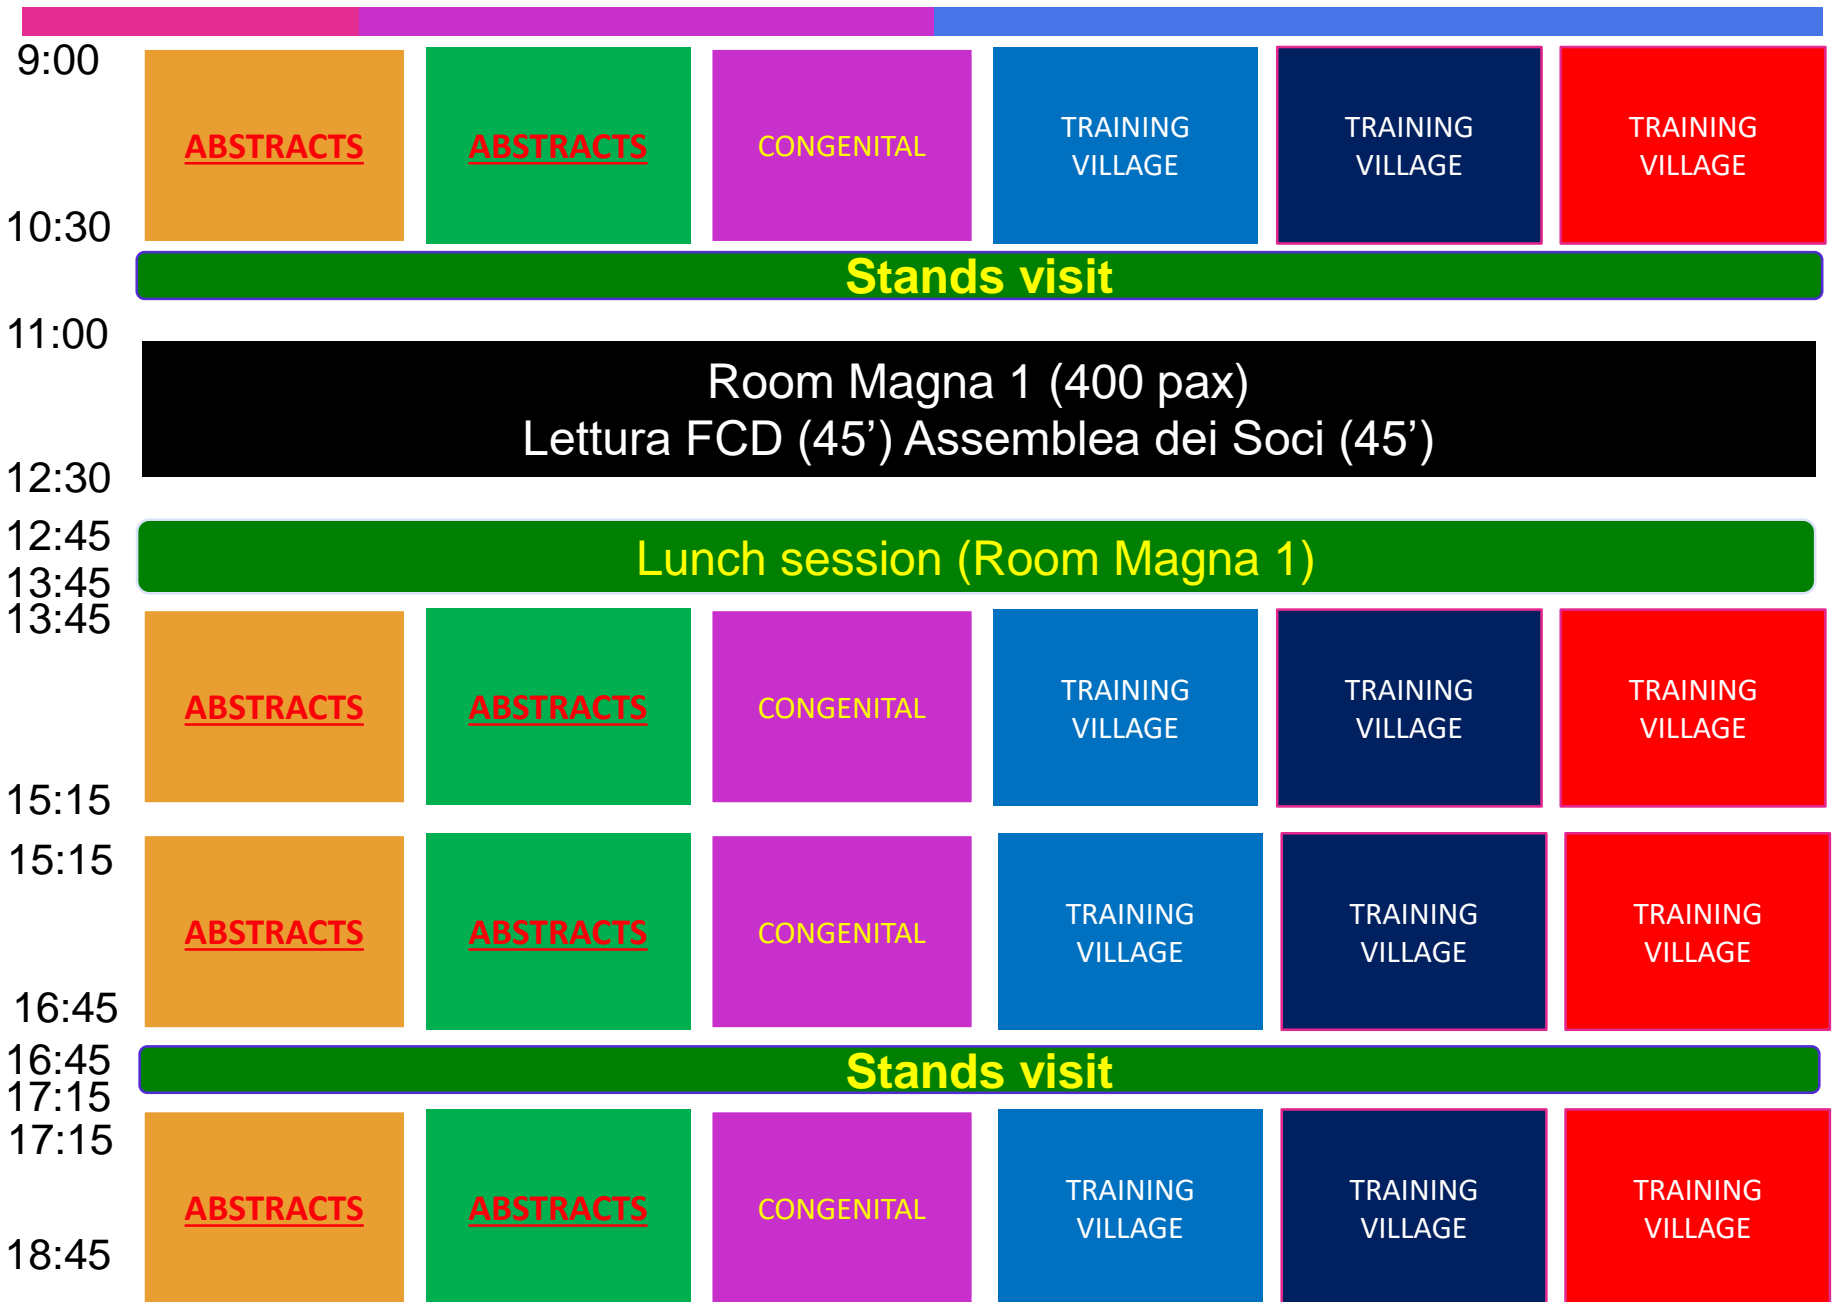

XXX SICCH MEETING

New horizons in cardiovascular care

Preliminary program

16-18/12/2021

Ergife Palace Hotel

Largo Lorenzo Mossa, 00165 Roma

Standard Day (Thursday) – regular rooms

Standard Day – Village (room Magna 2)

XXX CONGRESSO SICCH
Roma, 16-18 Dicembre 2021
Ergife Palace Hotel

Room Magna 2
(training ai simulatori)

Room Magna 1
(sessioni plenarie)

Standard Day (Friday) – regular rooms

Saturday – regular rooms